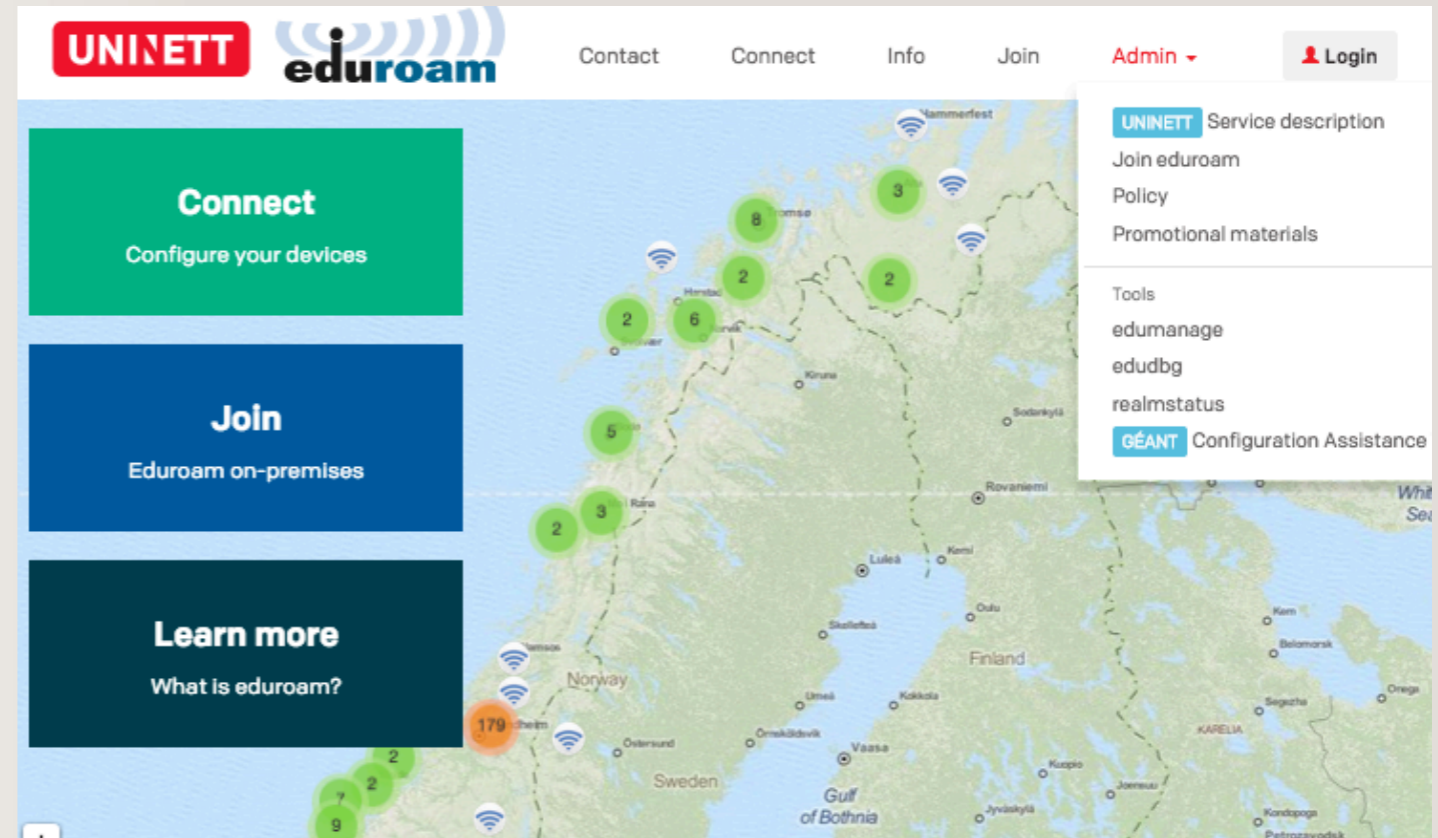

Géant Symposium 2015

CBP lightning talk

Tom Ivar Myren, UNINETT

The UNINETT logo consists of the word "UNINETT" in white, uppercase, sans-serif font, centered within a red rounded rectangle.

UNINETT

The new eduroam.no site

- New "look"
 - Main page fokused on end-users; where to find eduroam, how to connect
- New or improved functionality
 - Connect > CAT
 - Realmstatus, edudbg and edumanage
 - Login required for the 2 latter

Connect (using CAT)

The screenshot shows a web browser window with the URL <https://eduroam.no/connect/?institution=9;os=apple>. The page header includes the UNINETT and eduroam logos, navigation links for Contact, Connect, Info, Join, and Admin, and a user profile for Tom Ivar Myren with a Logout button.